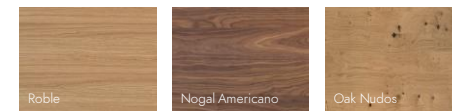

Headboard & Bed Base

Headboard composed of multiple upholstered panels to match the bed storage and two wooden panels that in turn serve to place the light fixtures. Different combinations available.

Zafiro 04

Zafiro 03

Zafiro 01

Roble

Nogal Americano

Oak Nudos

Bedside Table

One-drawer nightstand made of natural wood elevated by a black metal structure. Available in three different woods.

Roble

Nogal Americano

Oak Nudos

Wall Lamp

Minimalist reading light finished in textured black. LED 3W 3000K.

Negro Mate

Headboard

Headboard made up of a natural wood panel and three padded and upholstered panels in three different fabrics to choose from. Multiple combinations available.