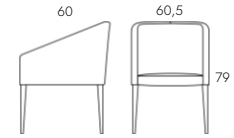

Chairs

Chair composed of two different upholsteries and natural wood legs.
Four different upholstery combinations available.

Dining Table

Extendable table with rectangular porcelain top and geometric legs in black finish. Two porcelain tiles available.

Porcelain (Top)

Matt Lacquered (Legs)

Pendant Lamp

Minimalist pendant lamp with linear shape in matte black finish.