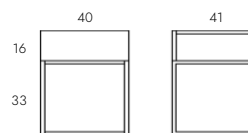

Brunei 08/Mastiff 06/12 Brunei 06/Mastiff 30/17 Brunei 39/Mastiff 27/17

Bedside Table

One-drawer nightstand made of natural wood elevated by a black metal structure. Available in three different woods.

Table Lamp

Table lamp with wireless mobile phone charger and a USB port finished in white aluminum. Dimmable light source 6.6W- 3.3W-0.33W.

. Mattress 150 x 200

1 uds.

- . Height 24 cm
- . Medium high hardness
- . 2 Faces

. Mattress 90 x 200

2 uds.

- . Height 24 cm
- . Medium high hardness
- . 2 Faces

. Pillow 75 x 40

2 uds.

- . Memory foam and latex filling
- . Medium firmness
- . Washable

. Pillow 90 x 40

2 uds.