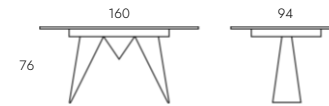

Chair composed of two different upholsteries and natural wood legs.
Four different upholstery combinations available.

Ella 55

Oddi 55

Dining Table

Extendable table with rectangular porcelain top and geometric legs in black finish. Two porcelain tiles available.