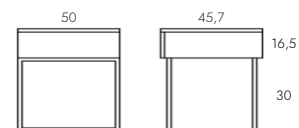

Zafiro 03

Zafiro 01

Roble

Nogal Americano

Oak Nudos

Bedside Table

One-drawer nightstand made of natural wood elevated by a black metal structure. Available in three different woods.

Roble