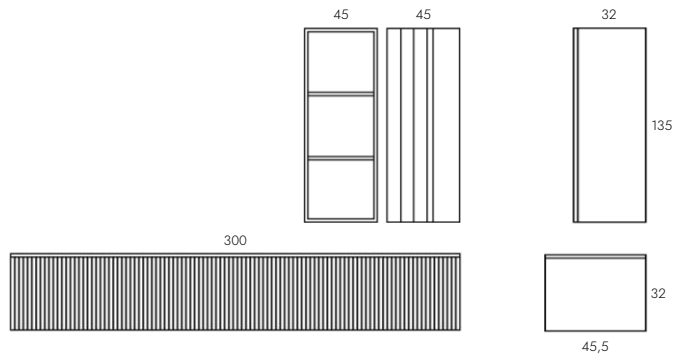

TV Cabinet

Lower natural wood television cabinet with adjustable positions and front in a slatted finish. It also includes two upper wall models in a lacquered finish. Available in multiple combinations.