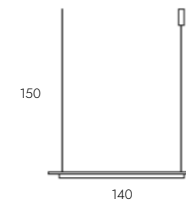

Chairs

Chair composed of two different upholsteries and natural wood legs.
Four different upholstery combinations available.

Dining Table

Extendable table with rectangular porcelain top and geometric legs in black finish. Two porcelain tiles available.

Porcelain (Top)

Matt Lacquered (Legs)

Pendant Lamp

Minimalist pendant lamp with linear shape in matte black finish.

Negro