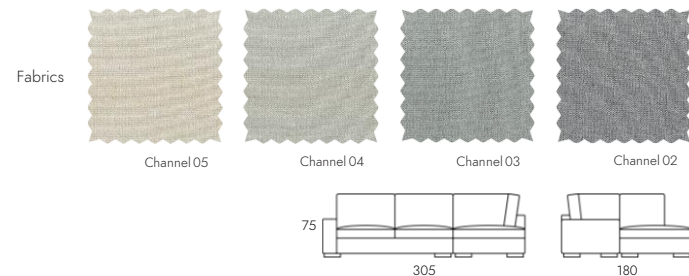

. Master Bedroom 7

- . Headboard
- . Bedside table
- . Table lamp

. Second Bedroom 9

- . Headboard
- . Bedside table
- . Table lamp

. Mattresses & Pillows 11

. Ceiling Lamps 12

Coffee Table

Rectangular table with lifting top and natural wood and metal legs in a lacquered finish. Available in multiple combinations.

Natural Wood (Top)

Matt Lacquered (Legs)

Sofa

Sofa consisting of two seats plus chaise longue and cushion-type backrests. Available in four different upholsteries.

TV Cabinet

Lower natural wood television cabinet with adjustable positions and front in a slatted finish. It also includes two upper wall models in a lacquered finish. Available in multiple combinations.