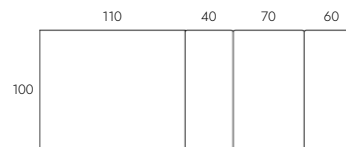

Nogal Americano

Oak Nudos

Wall Lamp

Minimalist reading light finished in textured black. LED 3W 3000K.

Negro Mate

Headboard

Headboard made up of a natural wood panel and three padded and upholstered panels in three different fabrics to choose from. Multiple combinations available.