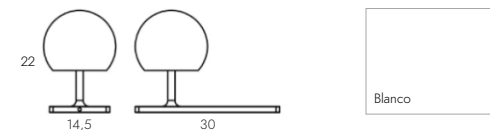

Brunei 08/Mastiff 06/12 Brunei 06/Mastiff 30/17 Brunei 39/Mastiff 27/17

Bedside Table

One-drawer nightstand made of natural wood elevated by a black metal structure. Available in three different woods.

Table Lamp

Table lamp with wireless mobile phone charger and a USB port finished in white aluminum. Dimmable light source 6.6W- 3.3W-0.33W.

. Mattress 150 x 200

1 uds.

- . Height 24 cm
- . Medium high hardness
- . 2 Faces