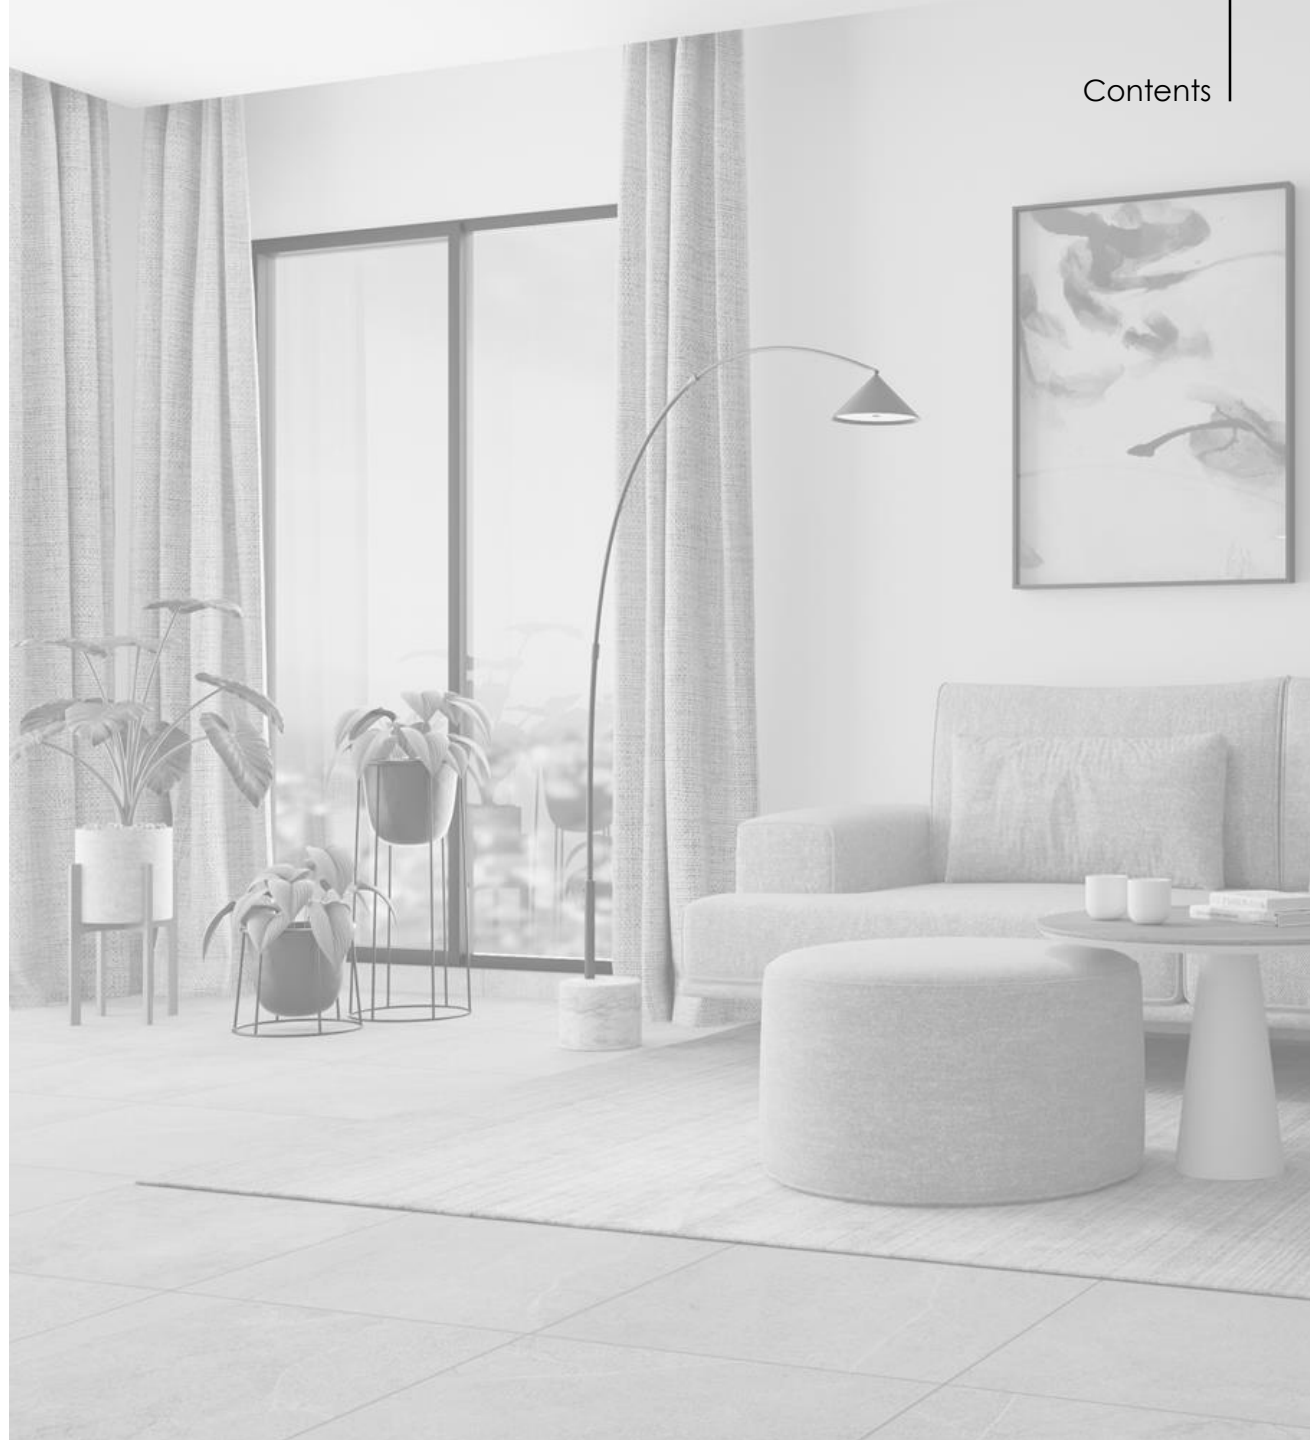

Style

2 0 2 4

SOFAHOME 

by ideas home

. Living Room 3

- . Coffee table
- . Sofa
- . TV Composition

. Dining Room 5

- . Chairs
- . Dining table
- . Pendant lamp

. Master Bedroom 7

- . Headboard
- . Bedside table
- . Table lamp

. Second Bedroom 9

- . Headboard
- . Bedside table
- . Table lamp

. Mattresses & Pillows 11

. Ceiling Lamps 12

Coffee Table

Round coffee table with conical base in lacquered finish and natural wood top. Possibility of combining multiple finishes.

Natural Wood

Matt Lacquered

Sofa & Pouff

Three-seater sofa composed of two seats and black metal legs, combined with a matching upholstered round pouffe that completes the center composition.

Fabrics

Wester 6