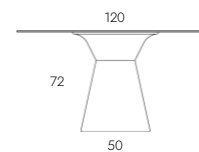

Dining Table

Round table with white porcelain top tinged with light gray and matte lacquered polypropylene leg. The leg is available in multiple colors.