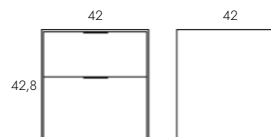

Headboard

Headboard composed of three pieces of wood joined together in an irregular manner. Available in multiple finishes.

Matt Lacquered

Natural Wood

Bedside Table

Nightstand composed of a drawer and a container along with an exterior to combine multiple finishes, between the exterior, front and handles.

Matt Lacquered

Natural Wood

Table Lamp

Table lamp with simple structure finished in gold-colored brass and black lacquer. 2x3W LED 3000K.