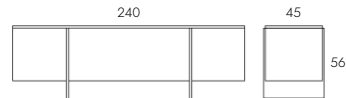

Wester 8

Wester 7

Wester 5

240

102

TV Cabinet

Television cabinet with 4 drawers in a laminate finish and raised with two metal legs. Possibility of combining multiple materials on the top, drawers and legs.