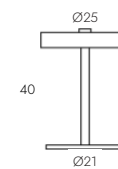

Table Lamp

Table lamp with simple structure finished in gold-colored brass and black lacquer. 2x3W LED 3000K.