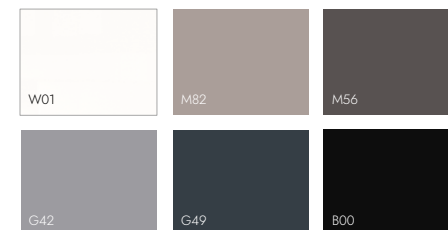

Roble Blanco

Nogal Noce

Slotted Wood (Cabinet)

Blanco

Arena

Visón

Gris

Grafito

Negro

Matt Lacquered (Cabinet)

Roble Blanco

Nogal Noce

Natural Wood (Top)

Grafito

Oro

Metals (Legs)

Chairs

Minimalist chair composed of washable upholstery and steel legs with a black finish. Available in four colors.

Taipei 4

Taipei 5

Taipei 3

Taipei 2

Dining Table

Round table with white porcelain top tinged with light gray and matte lacquered polypropylene leg. The leg is available in multiple colors.