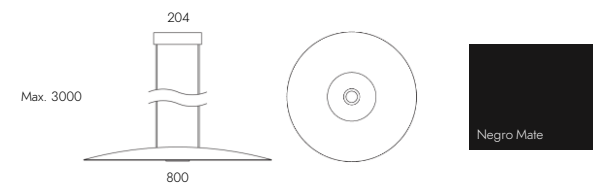

Pendant Lamp

Pendant lamp with circular design and black lacquer finish. LED 25W 2700lm.