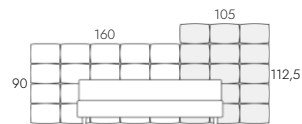

Headboard & Bedbase

Eight centimeters thick padded headboard made up of two asymmetrical pieces upholstered with different fabrics to choose from.

The base of the bed is raised with 13 cm black metal legs and upholstered to match one of the two fabrics of the headboard.

Bedside Table