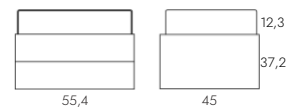

Headboard & Bedbase

Eight centimeters thick padded headboard made up of two asymmetrical pieces upholstered with different fabrics to choose from.

The base of the bed is raised with 13 cm black metal legs and upholstered to match one of the two fabrics of the headboard.

Bedside Table

Nightstand composed of two drawers and a glass top that increases the height of the nightstand. Possibility of combining multiple finishes.

Matt Lacquered (Exterior)

Natural Wood (Top)

Table Lamp

Table lamp with modern design and white lacquer finish. LED 30W 2400lm.