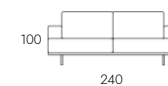

Coffee Table

Round coffee table with conical base in lacquered finish and natural wood top. Possibility of combining multiple finishes.

Natural Wood

Matt Lacquered

Sofa & Pouff

Three-seater sofa composed of two seats and black metal legs, combined with a matching upholstered round pouffe that completes the center composition.

Fabrics

Wester 6

Wester 8

Wester 7

Wester 5

240

102