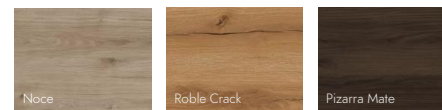

Matt Lacquered (Exterior)

Natural Wood (Top)

Table Lamp

Table lamp with modern design and white lacquer finish. LED 30W 2400lm.

Headboard

Headboard composed of three pieces of wood joined together in an irregular manner. Available in multiple finishes.

Matt Lacquered

Natural Wood

Bedside Table

Nightstand composed of a drawer and a container along with an exterior to combine multiple finishes, between the exterior, front and handles.

Matt Lacquered

Natural Wood