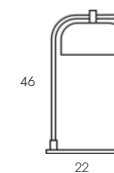

Bedside Table

Nightstand with two drawers to match the headboard. Available in two natural woods.

Table Lamp

Hemispherical table lamp made of transparent glass and structure in aged gold or matte black. LED 10W 2700K.