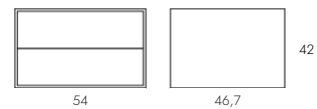

Bedside Table

Nightstand with two drawers to match the headboard. Available in two natural woods.

Table Lamp

Hemispherical table lamp made of transparent glass and structure in aged gold or matte black. LED 10W 2700K.