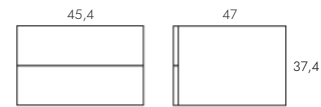

Bedside Table

Nightstand with two drawers matching the headboard with a lacquered front in your choice of color. Available in multiple combinations.