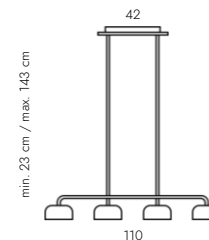

Pendant Lamp

Pendant lamp finished in aged gold made up of four hemispherical spotlights in transparent glass.
Available in two different finishes.