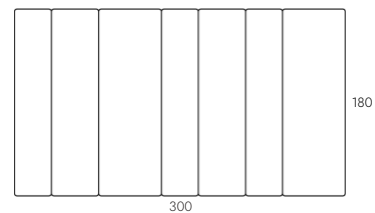

Bedside Table

Nightstand with two drawers to match the headboard. Available in two natural woods.

Table Lamp

Hemispherical table lamp made of transparent glass and structure in aged gold or matte black. LED 10W 2700K.