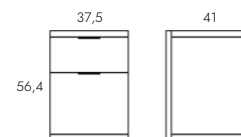

Headboard

Headboard made up of a natural wood board and 5 vertical panels upholstered in velvet fabric. Multiple combinations available.

Natural Wood

Brunei 06

Brunei 05

Brunei 03

Brunei 38

Bedside Table

Nightstand with a drawer and a container in a lacquered finish and thin handles. Available in different colors.

Matt Lacquered

Seda

Cacao

Pizarra

Ciprés

Table Lamp

Sphere-shaped table lamp in a metal structure in gold or matte black finish. Bulb not included.

Dorado

Negro Mate