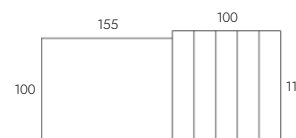

Headboard

Headboard made up of a natural wood board and 5 vertical panels upholstered in velvet fabric. Multiple combinations available.

Natural Wood