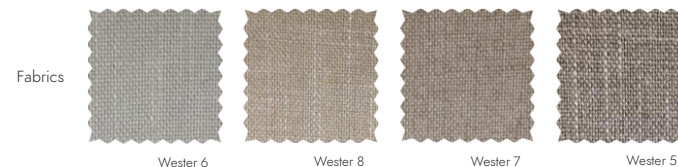

. Master Bedroom 7

- . Headboard
- . Bedside table
- . Table lamp

. Second Bedroom 9

- . Headboard
- . Bedside table
- . Table lamp

. Mattresses & Pillows 11

. Ceiling Lamps 12

Coffee Table

Oval coffee table with lifting top and thin legs. Top and leg finishes to choose from in wood or lacquer. Multiple combinations available.

Natural Wood

Matt Lacquered

Sofa

Three-seater sofa composed of two seats and black metal legs, combined with a matching upholstered round pouffe that completes the center composition.

Fabrics

Wester 6

Wester 8