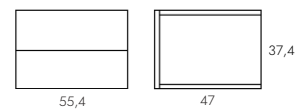

Babel Grey

Arios

Elegant

Bedside Table

Nightstand with two drawers to match the headboard.
Available in two natural woods.

37,4

55,4

47