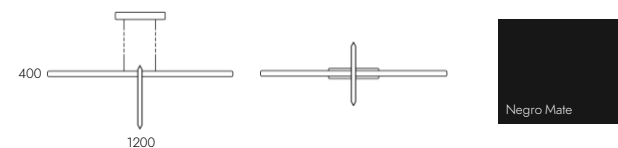

Pendant Lamp

Pendant lamp with a design of fine lines and finished in black lacquer.
LED 30W 2400lm.