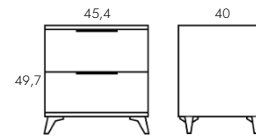

Padded and upholstered headboard to match the base, also upholstered and elevated with 12 cm legs in matte black lacquer finish or natural wood finish. Available in three colors.

Bedside Table

Nightstand with 11 cm legs consisting of two drawers and matte black lacquered handles. Possibility of combining multiple finishes.