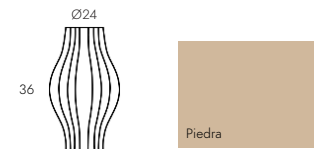

Matte Lacquered

Natural Wood

Table Lamp

Table lamp with abstract design and stone-colored acrylic structure. 15W bulb.

. Mattress 150 x 200

1 ud.

- . Height 24 cm
- . Medium high hardness
- . 2 Faces

. Colchon 90 x 200