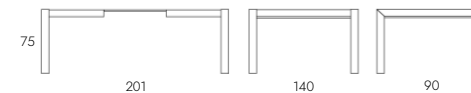

Roble Carbón

180

Chairs

Chair composed of water-repellent upholstery and steel legs with a black finish.
Available in three colors.

Dining Table

Extendable dining table finished in lacquer.
Available in multiple colors