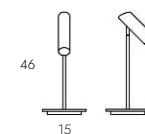

Table Lamp

Table lamp with modern design and white lacquer finish. LED 30W 2400lm.