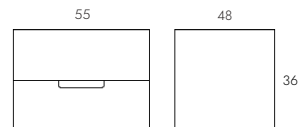

The upholstered base is elevated with 12cm legs in matte black lacquer finish or natural wood.

Bedside Table

Nightstand with lid and embedded handle, consisting of two drawers. Possibility of combining multiple finishes.