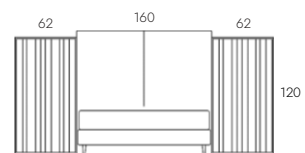

Pendant Lamp

Pendant lamp with a design of fine lines and finished in black lacquer.
LED 30W 2400lm.

Headboard & Bedbase

Headboard formed by two wings in natural wood with a lacquered frame and an upholstered central piece to match the bed base.