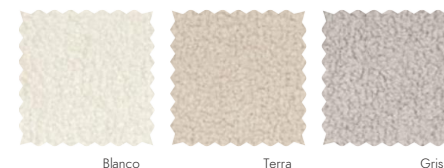

Roble Tostado

Roble Carbón

Natural Wood

Blanco Mate

Piedra Mate

Cuerda Mate

Gris Londra Mate

Grafito Mate

Headboard Wings & Bedside Table

Matt Lacquered

Natural Wood

Headboard Center & Bedbase

Fabrics

Table Lamp

Table lamp with modern design and white lacquer finish. LED 30W 2400lm.

Headboard & Bedbase

Padded and upholstered headboard to match the base, also upholstered and elevated with 12 cm legs in matte black lacquer finish or natural wood finish. Available in three colors.

Bedside Table

Nightstand with 11 cm legs consisting of two drawers and matte black lacquered handles. Possibility of combining multiple finishes.