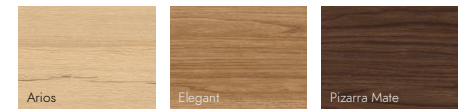

Padded and upholstered headboard to match the base, also upholstered and elevated with 12 cm legs in matte black lacquer finish or natural wood finish. Available in three colors.

Bedside Table

Nightstand with 11 cm legs consisting of two drawers and matte black lacquered handles. Possibility of combining multiple finishes.

Matte Lacquered

Natural Wood

Table Lamp

Table lamp with abstract design and stone-colored acrylic structure. 15W bulb.

. Mattress 150 x 200

1 ud.

- . Height 24 cm
- . Medium high hardness
- . 2 Faces

. Colchon 90 x 200