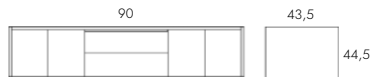

Dexter 2

Dexter 3

Dexter 5

TV Cabinet

Television cabinet consisting of a drawer, four doors and a space with a tinted glass lid.

Roble Montaña

Roble Vintage

Roble Liso