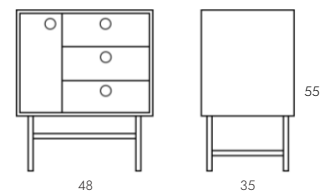

Bedside Table

Industrial style nightstand made up of three drawers and a door.
Available in three metal colors.

Table Lamp

Modern steel table lamp with black finish.
LED 3W.

Headboard

Headboard made up of two natural wood panels and a central panel in a lacquered finish. Multiple combinations available.