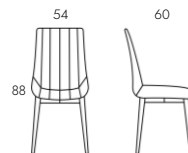

Chairs

Chair with upholstered seat and backrest and black metal legs.
Available in four fabric colors.

Dining Table

Round coffee table with glass top and black metal legs.
Unique finish.

Pendant Lamp

Set of nine hanging light bulbs with brown leather cable and gold details.