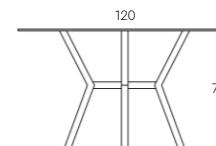

Chairs

Chair with upholstered seat and backrest and black metal legs.
Available in four fabric colors.

Marengo

Perla

Marrón 34

Azul 83

Dining Table

Round coffee table with glass top and black metal legs.
Unique finish.