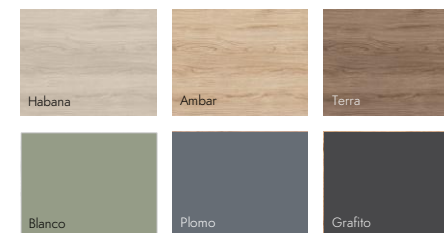

Chairs

Chair with upholstered seat and backrest and black metal legs.
Available in four fabric colors.

Marengo

Perla

Marrón 34

Azul 83

Dining Table

Round coffee table with glass top and black metal legs.
Unique finish.

Vidrio

Negro

Pendant Lamp

Set of nine hanging light bulbs with brown leather cable and gold details.

Marrón

Dorado

Headboard

Padded and upholstered headboard in color.
Available in six colors.

Bedside Table

Industrial style nightstand made up of three drawers and a door.
Available in three metal colors.

Table Lamp

Modern steel table lamp with black finish.
LED 3W.

Headboard

Headboard made up of two natural wood panels and a central panel in a lacquered finish. Multiple combinations available.