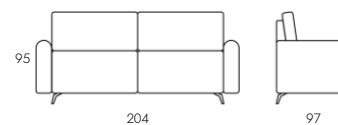

. Master Bedroom 7

- . Headboard
- . Bedside table
- . Table lamp

. Second Bedroom 9

- . Headboard
- . Bedside table
- . Table lamp

. Mattresses & Pillows 11

. Ceiling Lamps 12

Coffee Table

Rectangular coffee table with black metal structure, clear glass top and tinted black glass base. Unique finish.

Sofa

Two-seat sofa with black metal legs and removable pillows. Available in three upholstery colors.

TV Cabinet

TV cabinet made up of three drawers and a storage space and two square wall shelves.
Available in three wood colors and three natural woods.