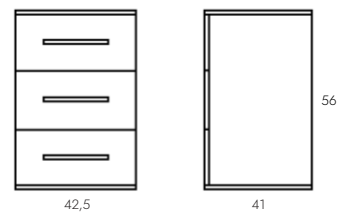

Bedside Table

Three-drawer nightstand with lacquered front. Multiple combinations of colors and woods available.