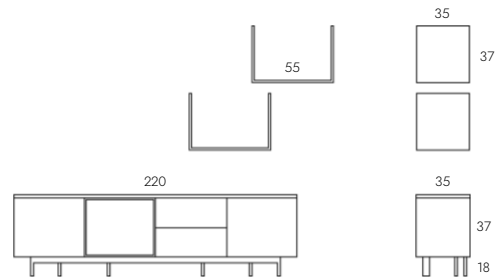

. Master Bedroom 7

- . Headboard
- . Bedside table
- . Table lamp

. Second Bedroom 9

- . Headboard
- . Bedside table
- . Table lamp

. Mattresses & Pillows 11

. Ceiling Lamps 12

Coffee Table

Rectangular coffee table with black metal structure, clear glass top and tinted black glass base. Unique finish.

Sofa

Two-seat sofa with black metal legs and removable pillows. Available in three upholstery colors.

TV Cabinet

TV cabinet made up of three drawers and a storage space and two square wall shelves.
Available in three wood colors and three natural woods.