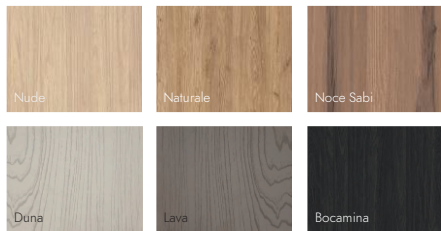

. Master Bedroom 7

- . Headboard
- . Bedside table
- . Table lamp

. Second Bedroom 9

- . Headboard
- . Bedside table
- . Table lamp

. Mattresses & Pillows 11

. Ceiling Lamps 12

Coffee Table

Rectangular coffee table with black metal structure, clear glass top and tinted black glass base. Unique finish.

Sofa

Two-seat sofa with black metal legs and removable pillows. Available in three upholstery colors.

TV Cabinet

TV cabinet made up of three drawers and a storage space and two square wall shelves.
Available in three wood colors and three natural woods.

Chairs

Chair with upholstered seat and backrest and black metal legs.
Available in four fabric colors.

Marengo

Perla

Marrón 34

Azul 83

Dining Table

Round coffee table with glass top and black metal legs.
Unique finish.

Vidrio

Negro

Pendant Lamp

Set of nine hanging light bulbs with brown leather cable and gold details.

Marrón

Dorado

Headboard

Padded and upholstered headboard in color.
Available in six colors.