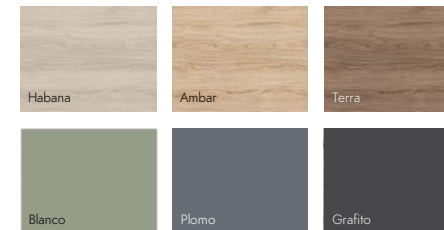

Chairs

Chair with upholstered seat and backrest and black metal legs.
Available in four fabric colors.

Marengo

Perla

Marrón 34

Azul 83

Dining Table

Round coffee table with glass top and black metal legs.
Unique finish.

Vidrio

Negro

Pendant Lamp

Set of nine hanging light bulbs with brown leather cable and gold details.

Marrón

Dorado

Headboard

Padded and upholstered headboard in color.
Available in six colors.

Bedside Table

Industrial style nightstand made up of three drawers and a door.
Available in three metal colors.

Table Lamp

Modern steel table lamp with black finish.
LED 3W.

Headboard

Headboard made up of two natural wood panels and a central panel in a lacquered finish. Multiple combinations available.

Bedside Table

Three-drawer nightstand with lacquered front. Multiple combinations of colors and woods available.

Table Lamp

Lantern-shaped table lamp with marble body and matte gold handle. LED 3W 3000K.