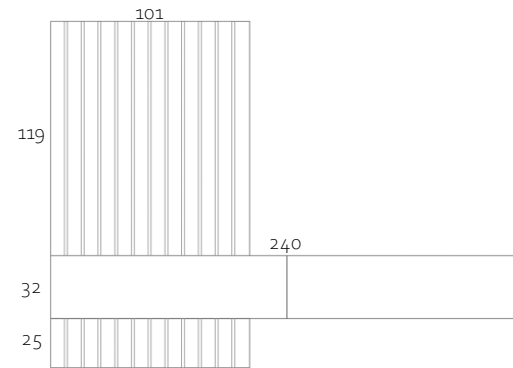

ARTISAN

Coffee Table

Liftable coffee table with lacquered legs and wooden top. Available in two colors of wood and lacquer.

Franciacorta 200

Franciacorta 18

Negramaro 27

Sofa

Two-seat sofa and chaise longue with thin cushion-type armrests. Available in multiple upholstery colors.