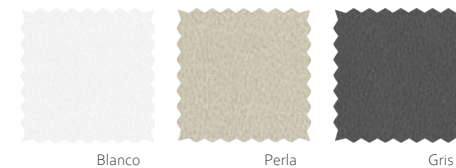

Beige N°6

Gris N°8

Gris Oscuro N°19

Headboard

Padded and upholstered headboard with leatherette finish.
Available in three leatherette colors.

Bedside Table

Two-drawer nightstand with a lacquered front.
Multiple combinations of colors and woods available.