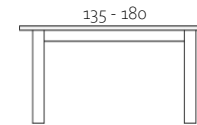

Dining Table

Extendable dining table with wooden top and lacquered legs. Available in two colors of wood and lacquer.