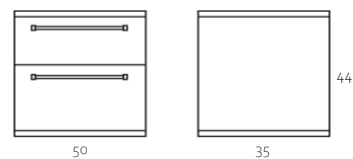

Beige N°6

Gris N°8

Gris Oscuro N°19

Headboard

Padded and upholstered headboard with leatherette finish.
Available in three leatherette colors.

Bedside Table

Two-drawer nightstand with a lacquered front.
Multiple combinations of colors and woods available.