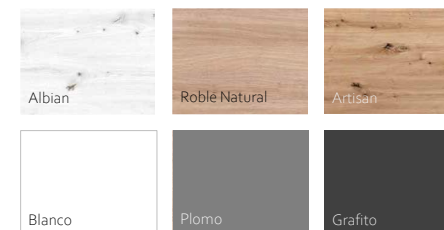

Dining Table

Extendable dining table with wooden top and lacquered legs. Available in two colors of wood and lacquer.

Chairs

Chair upholstered in fabric with trim on the entire chair and legs of metal with wood appearance. Available in three fabric colors.

Beige N°6

Gris N°8

Gris Oscuro N°19

Headboard

Padded and upholstered headboard with leatherette finish.
Available in three leatherette colors.

Bedside Table

Two-drawer nightstand with a lacquered front.
Multiple combinations of colors and woods available.