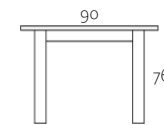

Dining Table

Extendable dining table with wooden top and lacquered legs. Available in two colors of wood and lacquer.