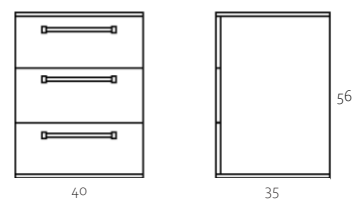

Table Lamp

Sphere table lamp on a cubic metal structure.
LED Max 25W.

Headboard

Padded and upholstered headboard with leatherette finish.
Available in three leatherette colors.

Bedside Table

Three-drawer nightstand with lacquered front.
Multiple combinations of colors and woods available.