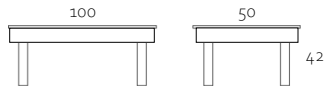

ARTISAN

Coffee Table

Liftable coffee table with lacquered legs and wooden top. Available in two colors of wood and lacquer.

Franciacorta 200

Franciacorta 18

Negramaro 27

Sofa

Two-seat sofa and chaise longue with thin cushion-type armrests. Available in multiple upholstery colors.