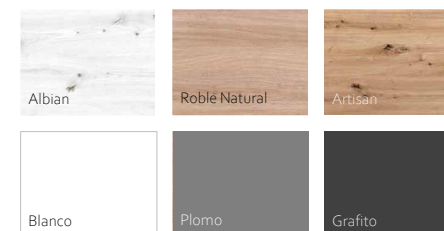

Table Lamp

Table lamp with spherical glass shade and steel base with brass finish.
LED 40W.