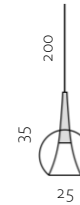

TV Composition

- Wall hanging modules
- 2 folding door matt white lacquer
- Push handle
- Vertical wall panel combined white lacquer and oak effect

Pendant Lamp

Set of two spherical pendant lamps in bronze finish.
LED Max 20W.