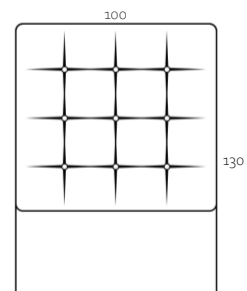

Table Lamp

Sphere table lamp on a cubic metal structure.
LED Max 25W.

Headboard

Padded and upholstered headboard with leatherette finish.
Available in three leatherette colors.

Bedside Table

Three-drawer nightstand with lacquered front.
Multiple combinations of colors and woods available.