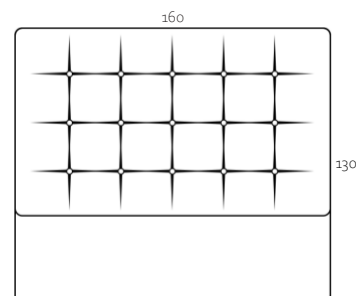

Beige N°6

Gris N°8

Gris Oscuro N°19

Headboard

Padded and upholstered headboard with leatherette finish.
Available in three leatherette colors.

Bedside Table

Two-drawer nightstand with a lacquered front.
Multiple combinations of colors and woods available.