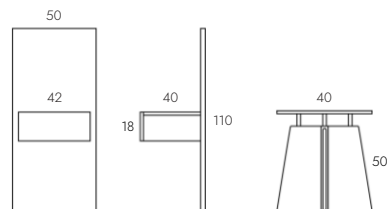

Pata Gallo Piedra

Pata Gallo Negro

Bedside Table

Set of asymmetrical tables consisting of a floating table on a natural wood panel and a black metal side table.
Available in three different woods.

Habana

Arios