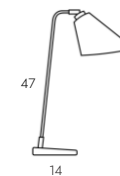

Gris

Blanco