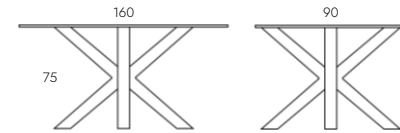

Chairs

Upholstered chair with black metal legs and structure.
Available in four upholstery.

Gris 10

Marrón 34

Mostaza 68

Verde 77

Dining Table

Table with crossed wooden legs and rectangular glass top.
Unique finish available.