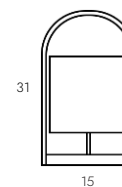

Nightstand with two drawers in natural wood and handles in a white metal finish. Available in three wood colors.

Table Lamp

Modern steel table lamp with black finish.
LED 3W.

. Mattress 150 x 200

1 uds.

- . Height 24 cm
- . Medium high hardness
- . 2 Faces

. Mattress 90 x 200

2 uds.

- . Height 24 cm
- . Medium high hardness
- . 2 Faces

. Pillow 75 x 40

2 uds.

- . Memory foam and latex filling
- . Medium firmness
- . Washable

. Pillow 90 x 40

2 uds.