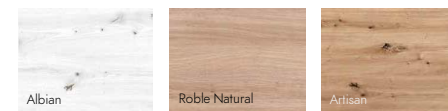

Nightstand with two drawers in natural wood and handles in a white metal finish. Available in three wood colors.

Table Lamp

Modern steel table lamp with black finish.
LED 3W.

. Mattress 150 x 200

1 uds.

- . Height 24 cm
- . Medium high hardness
- . 2 Faces