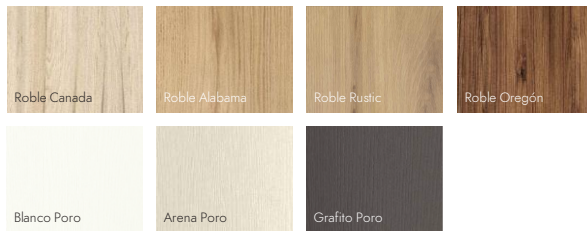

Chairs

Upholstered chair with black metal legs and structure.
Available in four upholstery.

Gris 10

Marrón 34

Mostaza 68

Verde 77

Dining Table

Table with crossed wooden legs and rectangular glass top.
Unique finish available.