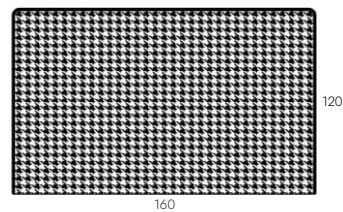

Pata Gallo Piedra

Pata Gallo Negro

Bedside Table

Set of asymmetrical tables consisting of a floating table on a natural wood panel and a black metal side table.
Available in three different woods.

Habana

Arios