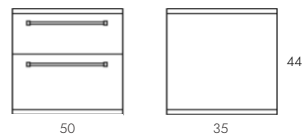

Nightstand with two drawers in natural wood and handles in a white metal finish. Available in three wood colors.

Table Lamp

Modern steel table lamp with black finish.
LED 3W.

. Mattress 150 x 200

1 uds.

- . Height 24 cm
- . Medium high hardness
- . 2 Faces

. Mattress 90 x 200

2 uds.

- . Height 24 cm
- . Medium high hardness
- . 2 Faces

. Pillow 75 x 40

2 uds.

- . Memory foam and latex filling
- . Medium firmness
- . Washable

. Pillow 90 x 40

2 uds.