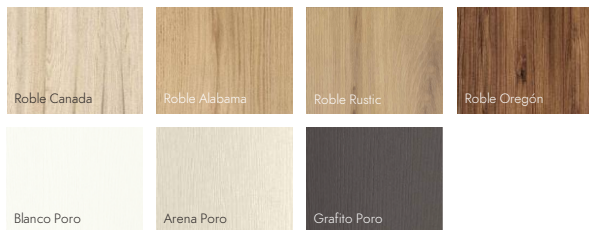

. Master Bedroom 7

- . Headboard
- . Bedside table
- . Table lamp

. Second Bedroom 9

- . Headboard
- . Bedside table
- . Table lamp

. Mattresses & Pillows 11

. Ceiling Lamps 12

Coffee Table

Coffee table with square solid wood legs and glass top. Available in multiple finishes.