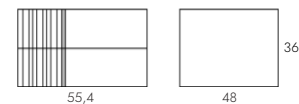

Bedside Table

Two-drawer nightstand that combines striped and smooth material as well as wood and lacquered colors. Possibility of combining multiple finishes.