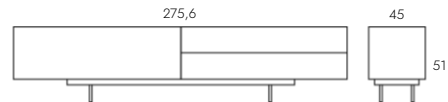

TV Cabinet

Television cabinet with a folding door and two drawers, finished in lacquered color and tinted glass front. Available in multiple colors and combinations.

Matt Lacquered (Cabinet)