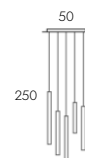

Tinted Glass (Top)

Mat Lacquered (Legs)

Pendant Lamp

Pendant lamp made up of 8 metal cylinders with a diameter of 3.5 cm that combine bronze, gold, white and black. LED 48W 3000K.

Headboard & Bedbase

Large upholstered headboard made up of four panels.
Multiple upholstery available.