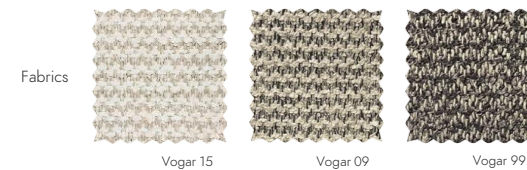

. Master Bedroom 7

- . Headboard
- . Bedside table
- . Wall lamp

. Second Bedroom 9

- . Headboard
- . Bedside table
- . Table lamp

. Mattresses & Pillows 11

. Ceiling Lamps 12

Coffee Table

Set of two coffee tables in different sizes.
Finished in black tinted sheet metal and three metal legs.

Sofa

Sofa with thin arms and cushion-style backrests. The sofa is raised by black metal legs. Chaise long and multiple upholstery options available.

TV Cabinet

Television cabinet with a folding door and two drawers, finished in lacquered color and tinted glass front. Available in multiple colors and combinations.

Matt Lacquered (Cabinet)

Tinted Glass (Front)

Natural Wood (Exterior)

Set of two wall modules with folding glass doors and lacquered interior in a color of your choice and natural wood exterior. Multiple materials and combinations available.