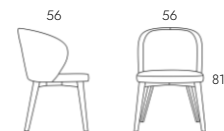

Matt Lacquered (Interior)

Chairs

Upholstered chair with curved lines and solid walnut or beech wood legs. Available in three colors.

Beige

Marrón

Verde

Dining Table

Dining table made with lacquered metal structural legs and a clear glass or bronze top. Multiple color combinations available.

Tinted Glass (Top)

Mat Lacquered (Legs)

Pendant Lamp

Pendant lamp made up of 8 metal cylinders with a diameter of 3.5 cm that combine bronze, gold, white and black. LED 48W 3000K.

Headboard & Bedbase

Large upholstered headboard made up of four panels.
Multiple upholstery available.