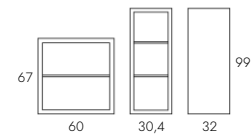

Natural Wood (Exterior)