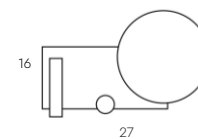

Wall Lamp

Textured black wall light that has an adjustable reading light on the left side. It can be installed vertically or horizontally and is available in two colors. LED 10W 2700K.