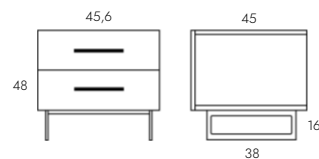

Bedside Table

42

Nightstand finished in natural wood with two drawers with black handles and black metal legs. Two types of wood available to choose from.