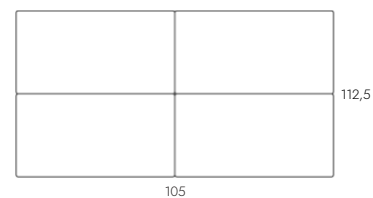

Tinted Glass (Top)

Mat Lacquered (Legs)

Pendant Lamp

Pendant lamp made up of 8 metal cylinders with a diameter of 3.5 cm that combine bronze, gold, white and black. LED 48W 3000K.

Headboard & Bedbase

Large upholstered headboard made up of four panels.
Multiple upholstery available.