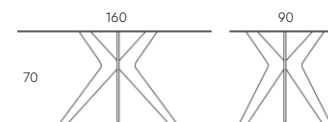

Tinted Glass (Top)

Mat Lacquered (Legs)

Pendant Lamp

Pendant lamp made up of 8 metal cylinders with a diameter of 3.5 cm that combine bronze, gold, white and black. LED 48W 3000K.

Headboard & Bedbase

Large upholstered headboard made up of four panels.
Multiple upholstery available.