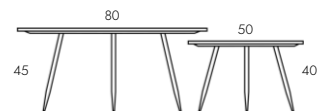

. Master Bedroom 7

- . Headboard
- . Bedside table
- . Wall lamp

. Second Bedroom 9

- . Headboard
- . Bedside table
- . Table lamp

. Mattresses & Pillows 11

. Ceiling Lamps 12

Coffee Table

Set of two coffee tables in different sizes.
Finished in black tinted sheet metal and three metal legs.