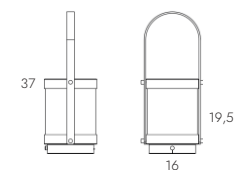

. Mattress 150 x 200

1 uds.

- . Height 24 cm
- . Medium high hardness
- . 2 Faces

. Mattress 90 x 200

2 uds.

- . Height 24 cm
- . Medium high hardness
- . 2 Faces

. Pillow 75 x 40

2 uds.