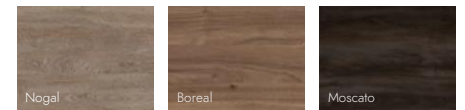

Matt Lacquered (Cabinet)

Tinted Glass (Front)

Natural Wood (Exterior)

Set of two wall modules with folding glass doors and lacquered interior in a color of your choice and natural wood exterior. Multiple materials and combinations available.

Matt Lacquered (Interior)

Chairs

Upholstered chair with curved lines and solid walnut or beech wood legs. Available in three colors.

Beige

Marrón

Verde

Dining Table

Dining table made with lacquered metal structural legs and a clear glass or bronze top. Multiple color combinations available.